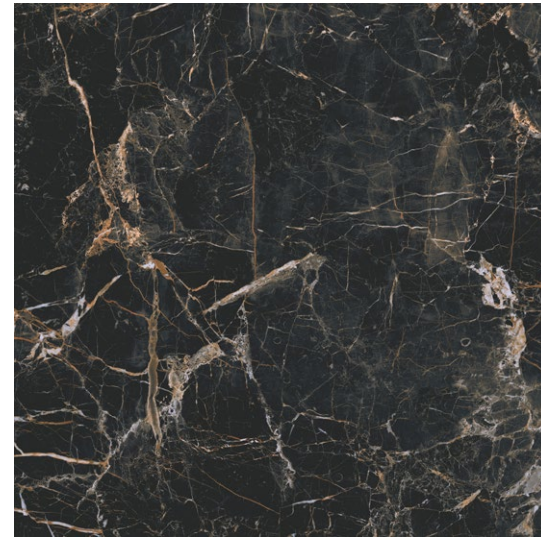

# Marquina Gold

24"×24" | 24"×48" | 48"×48" | 48"×110"

matte

DCOF 0.52 | R9 | PEI ●●●○

48" × 110"

5903313315814

0.24"  
 4

48" × 48"