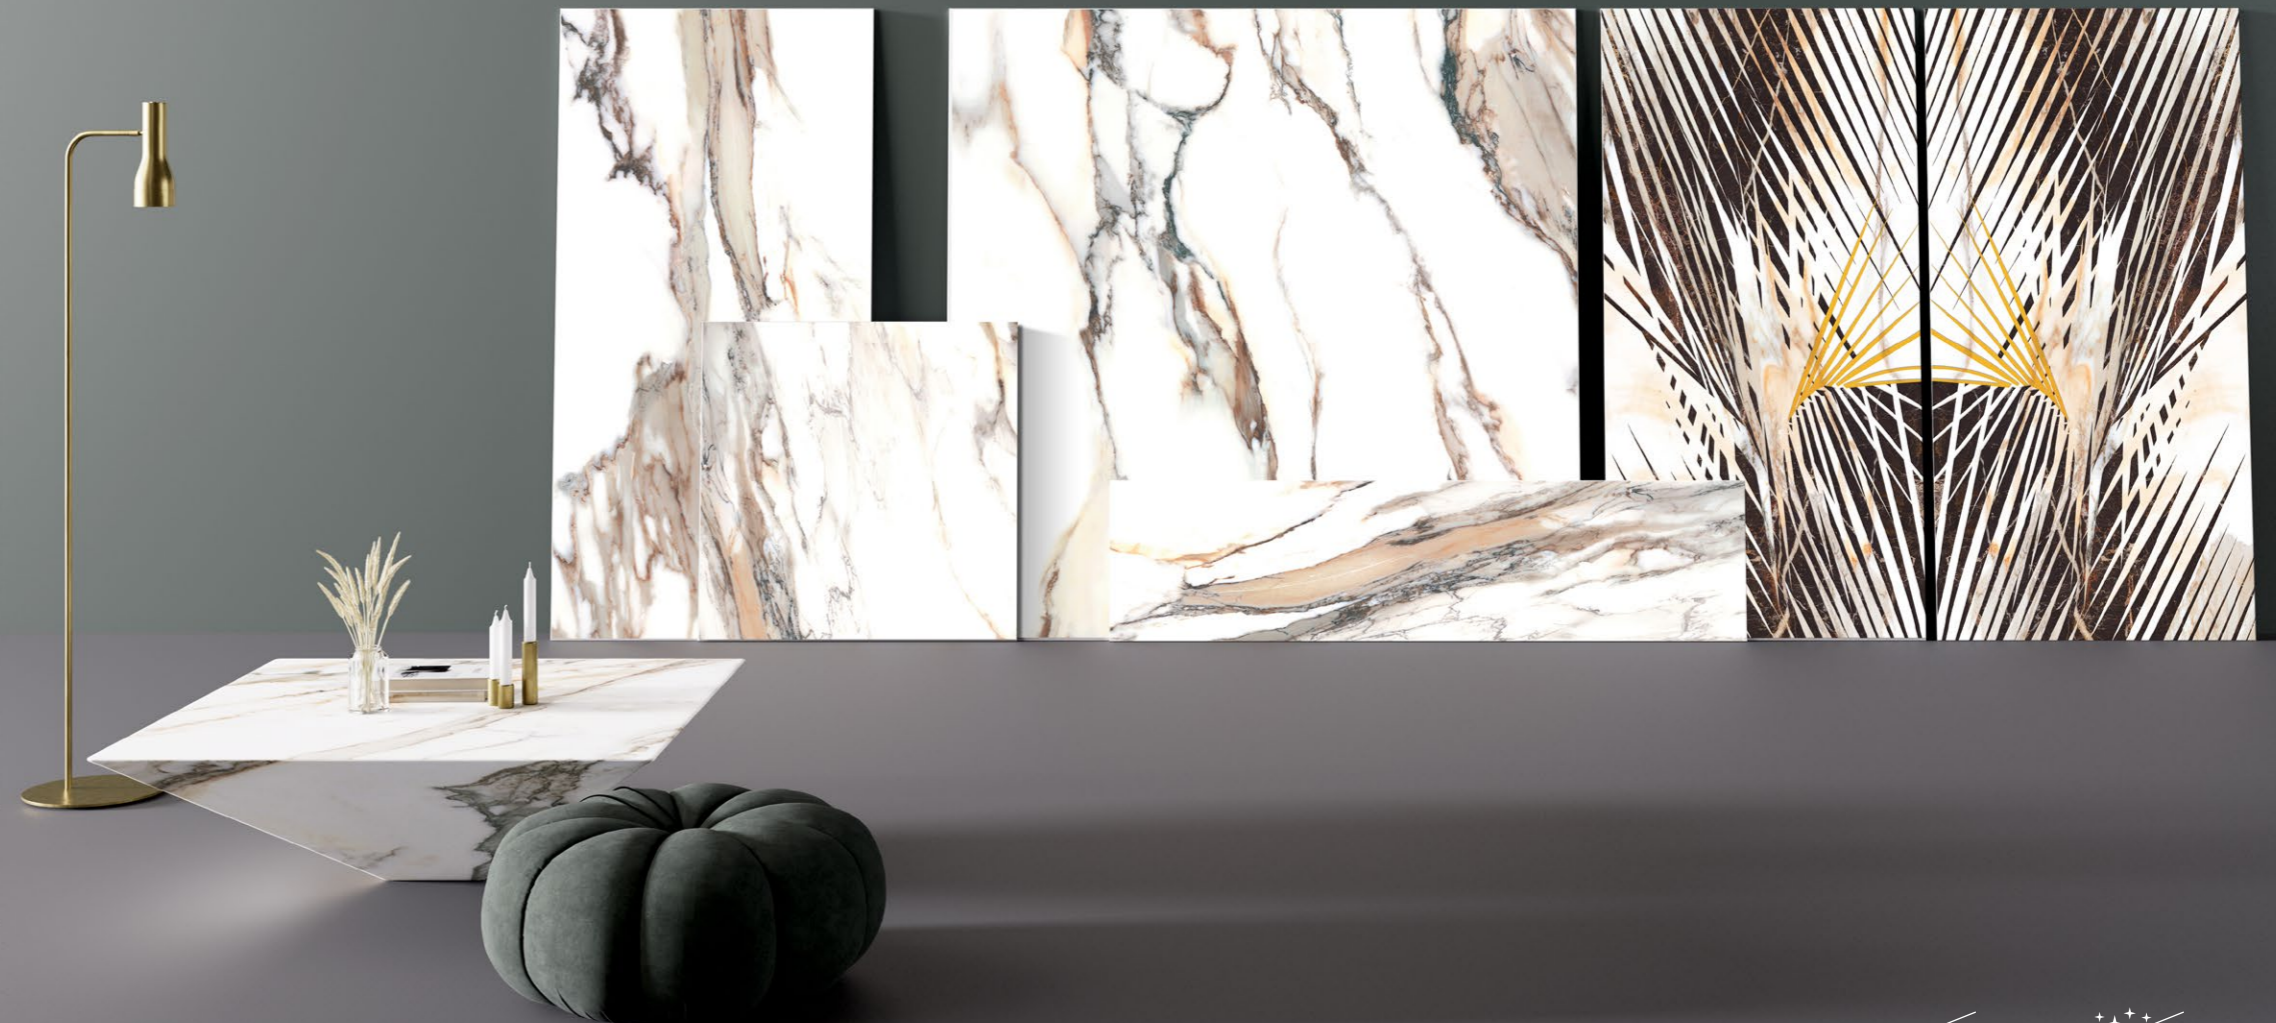

INSPIRATION MARBLE

Calacatta Gold

24"×24"

12"×48"

24"×48"

48"×48"

48"×110"

matt surface